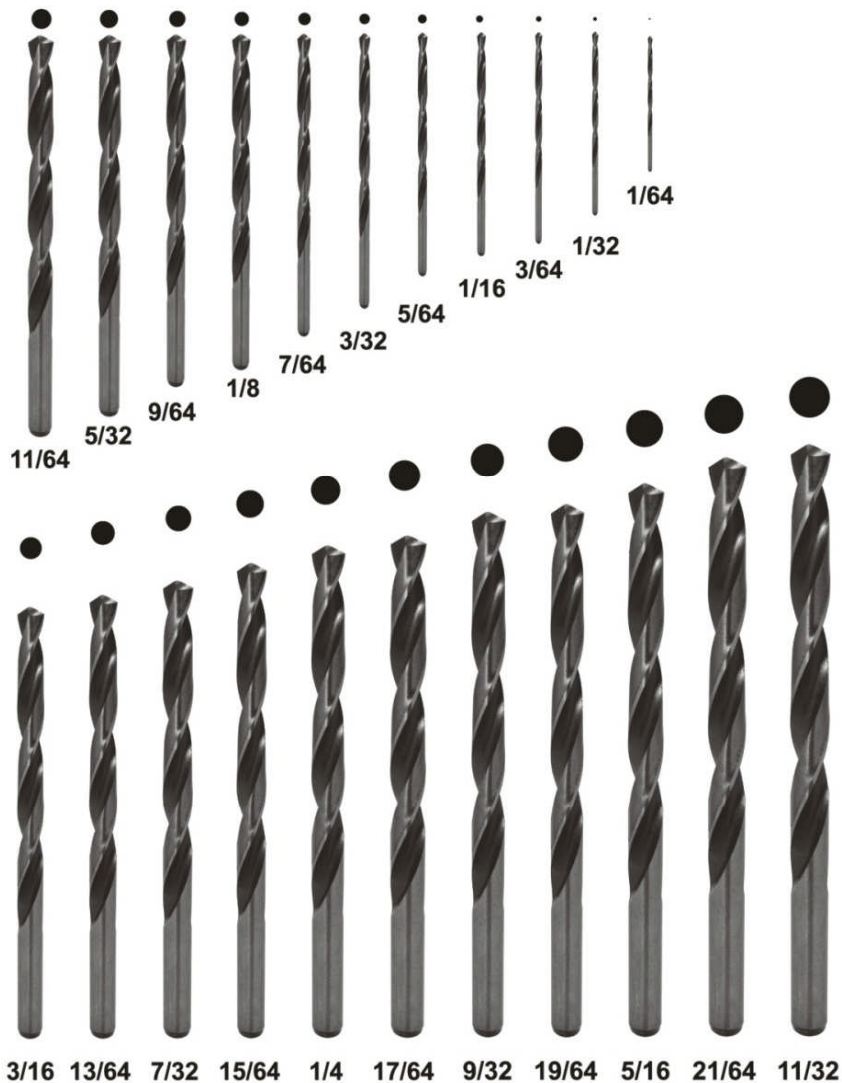

BROCAS DE ALTA VELOCIDAD

01 (55) 50107900
www.yapi.com.mx

GRADO INDUSTRIAL

BROCA DE ALTA VELOCIDAD BLISTER					
Clave	Medida	(mm)	Empaque Individual	Caja	Master
16904	1/16"	(1,58mm)	Blister	12	120
16906	3/32"	(2,38mm)	Blister	12	120
16907	7/64"	(2,77mm)	Blister	12	120
16908	1/8"	(3,17mm)	Blister	12	120
16909	9/64"	(3,57mm)	Blister	12	120
16910	5/32"	(3,96mm)	Blister	12	120
16911	11/64"	(4,36mm)	Blister	12	120
16912	3/16"	(4,76mm)	Blister	12	120
16913	13/64"	(5,15mm)	Blister	12	120
16914	7/32"	(5,55mm)	Blister	12	120
16916	1/4"	(6,35mm)	Blister	12	120
16920	5/16"	(7,93mm)	Blister	12	120
16924	3/8"	(9,52mm)	Blister	6	60
16928	7/16"	(11,1mm)	Blister	6	60
16932	1/2"	(12,7mm)	Blister	6	60